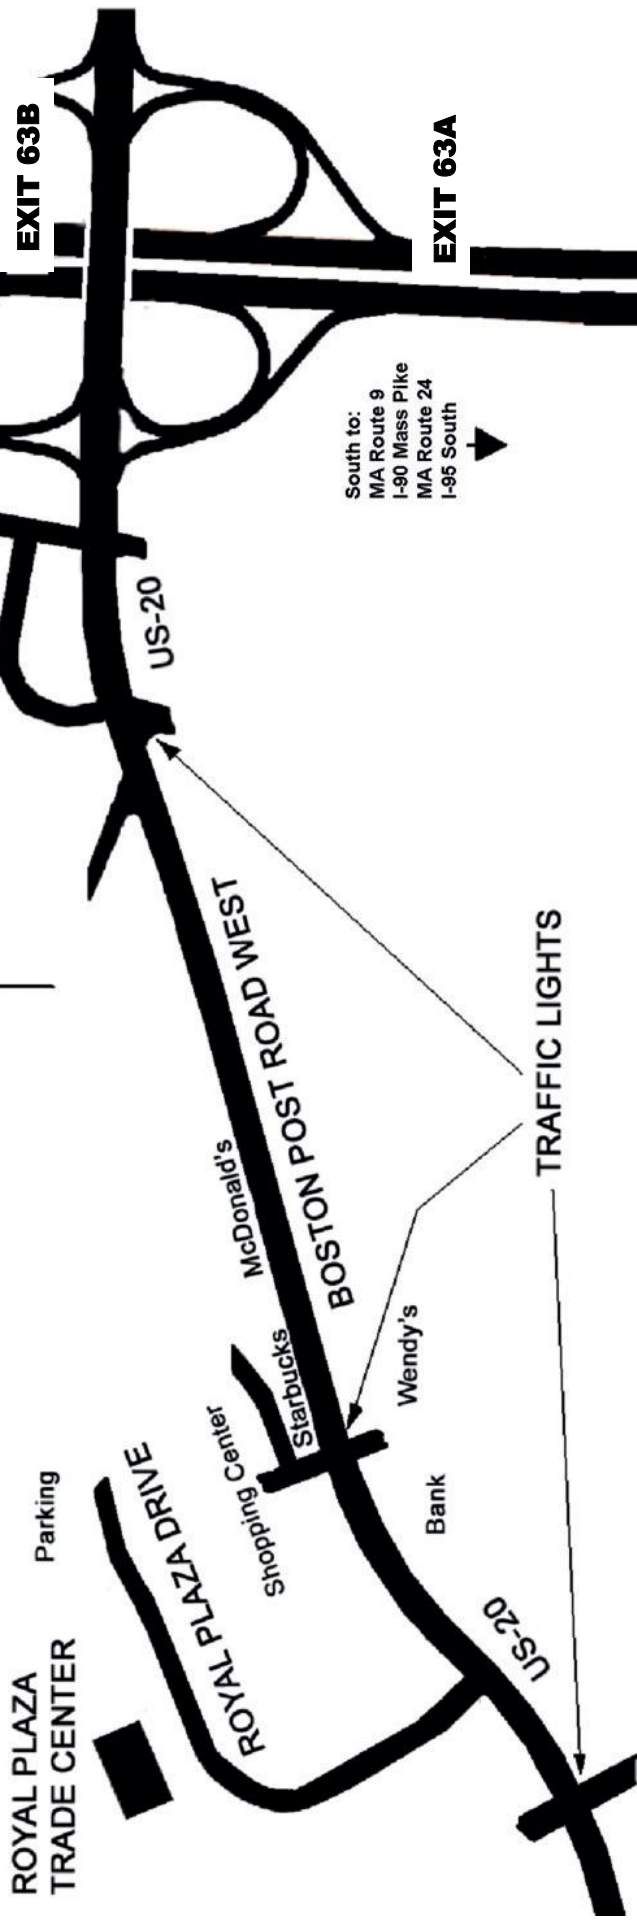

Royal Plaza Trade Center
181 Boston Post Road West
Marlborough, MA 01752